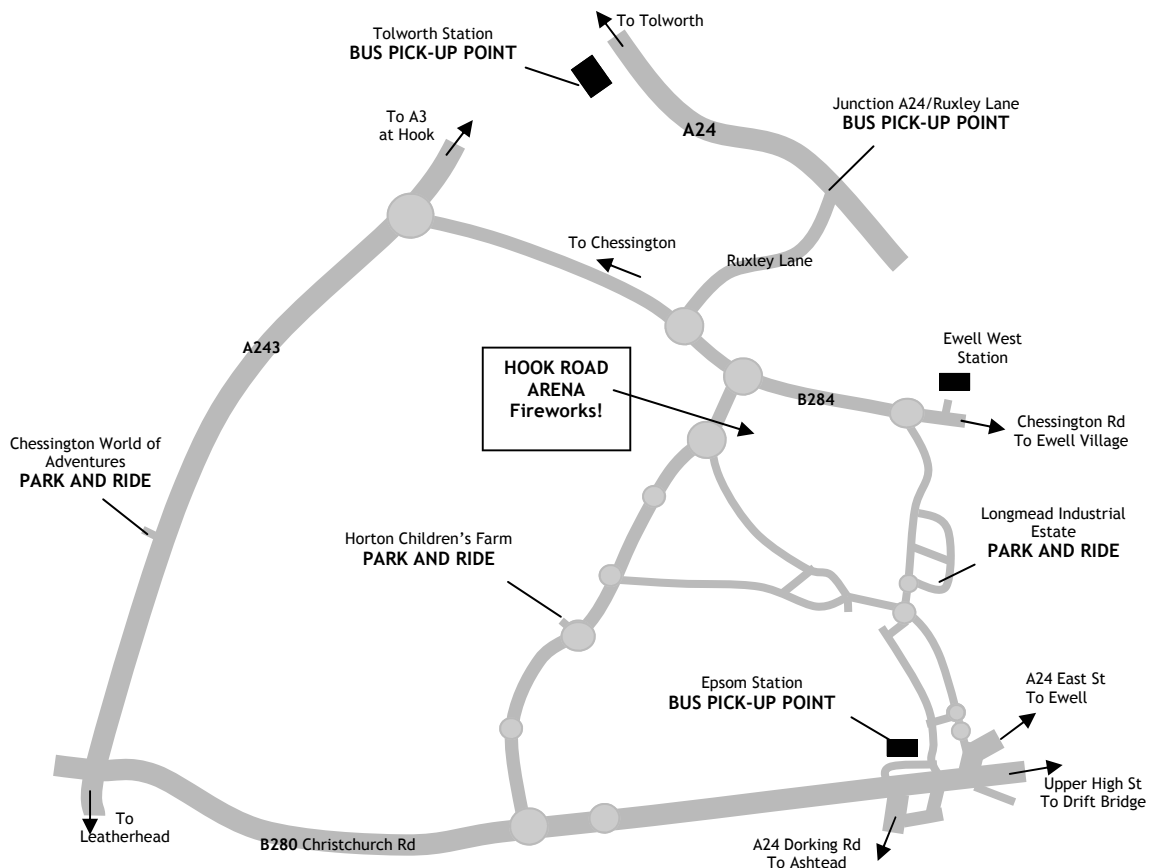

HOW TO GET TO THE FIREWORK DISPLAY by FREE PARK AND RIDE and FREE BUS SERVICES

PARK AND RIDE

- Operates from 5.00pm to 9.45pm
- Last pick-up at 7pm
- Last drop-off at 9.45pm
- NO PARKING AT HOOK ROAD ARENA

PARK AND RIDE CAR PARKS

- Longmead Industrial Estate
- Horton Children's Farm
- Chessington World of Adventures

BUS PICK-UP/DROP-OFF POINTS

- Epsom Railway Station
- Tolworth Railway Station
- Junction Ruxley Lane/A24

BUS ROUTES

- Route 1**—Longmead and Epsom Station
- Route 2**—Horton Farm and Chessington
- Route 3**—Tolworth Station and Ruxley Lane/A24

Facilities for the Disabled

We may be able to arrange limited parking for registered disabled—please phone 01737 279197 in advance to make arrangements. We regret that this event is unsuitable for wheelchair users.